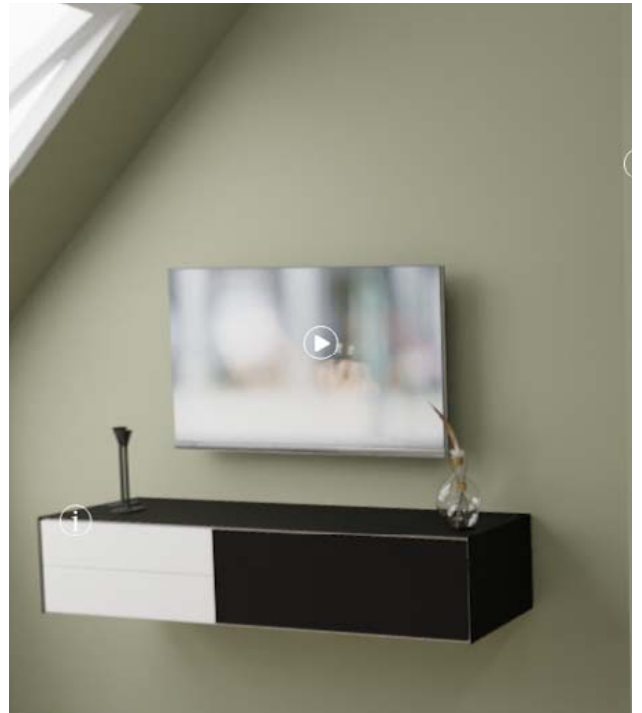

SOLITÄR STIVARO LIGRAN

SOLITAIRE STIVARO LIGRAN

38

Solitär Stivaro Ligran

Profilfarbe_ Silber eloxiert

Fronten, Deckplatte und Seitenwangen_ Floatglas Matelac®

Classic Black & Pearl White

Korpus_ Dekor U702 ST9 Kaschmirgrau

Ausstattung_ Wandhängend, Schubkästen

Abmessungen (B x H x T): 1600 x 365 x 418 mm

Solitaire Stivaro Ligran

Profile colour_ Silver anodised

Front panel, lid plate and side panel_ Float glass Matelac®

Classic Black & Pearl White

Carcass_ Decor U702 ST9 Cashmere Gray

Accessories_ Wall-mounted, drawers

Dimensions (W x H x D): 1600 x 365 x 418 mm