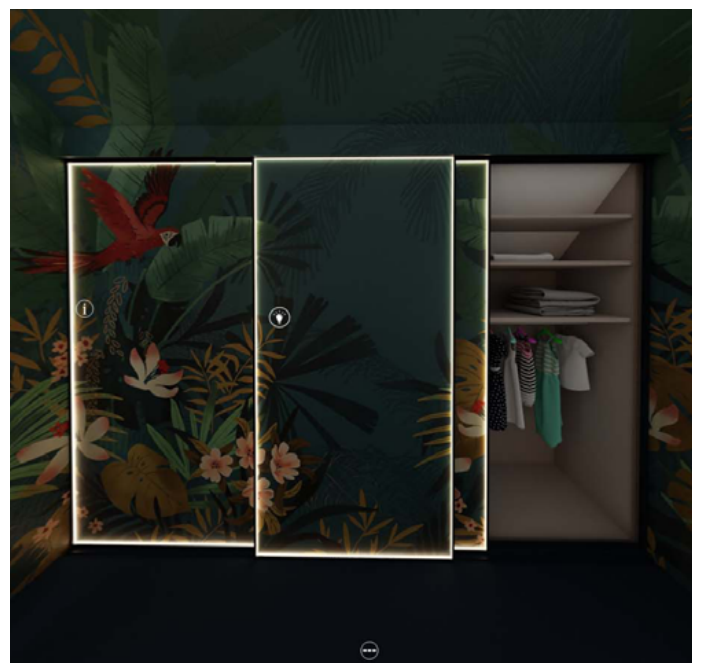

ZIMMERTÜR SYSTEM SWING DOOR SLIM LINE

PIVOT DOOR SYSTEM SWING DOOR SLIM LINE

22

Swing Door Slim Line

Profilfarbe_ Schwarz eloxiert

Füllung_ ESG klar Schwarz / Parsol® Schwarz

Ausstattung_ Oberlicht, Griff ohne Schloss

Abmessungen (B x H): 940 x 2600 mm

Swing Door Slim Line

Profile colour_ Black anodised

Panel material_ Tempered safety glass clear Black / Parsol® Black

Accessories_ Transom window, handle without lock

Dimensions (W x H): 940 x 2600 mm

GLEITTÜRSYSTEM S1200 LED; INNENSYSTEM LEGNO

SLIDING DOOR SYSTEM S1200 LED; INTERIOR SYSTEM LEGNO

23

Gleittürsystem S1200 LED

Profilfarbe_ nach RAL 5011 Stahlblau pulverbeschichtet

Füllung_ Tapete, Deckenblende: Dekor Weiß

Ausstattung_ Gleittürbremse, Wandanschlag 16 mm, Bodenschiene höhenverstellbar, Deckenschienenmontage mit Dachschrägenmontagewinkel

Abmessungen (B x H): 3500 x 2410 mm

Sliding door system S1200 LED

Profile colour_ Acc. to RAL 5011 Steel blue powder-coated

Panel material_ Wallpaper, ceiling panel: Decor White

Accessories_ Sliding door brake, wall fitting 16 mm, bottom track height-adjustable, top track installation with mounting bracket for slope ceilings

Dimensions (W x H): 3500 x 2410 mm

Innensystem Legno

Profilfarbe_ Silber eloxiert

Oberfläche_ Dekor U702 ST9 Kaschmirgrau

Ausstattung_ Dachschräge nach hinten, Einlegeböden, Kleiderstangen, Rückwand inkl. Rückwandprofil

Abmessungen (B x H): 3500 x 1788/2400 mm

Interior system Legno

Profile colour_ Silver anodised

Surface_ Decor U702 ST9 Cashmere Gray

Accessories_ Rear sloped ceiling, adjustable Shelves, clothes rods, rear panel incl. rear panel profile

Dimensions (W x H): 3500 x 1788/2400 mm